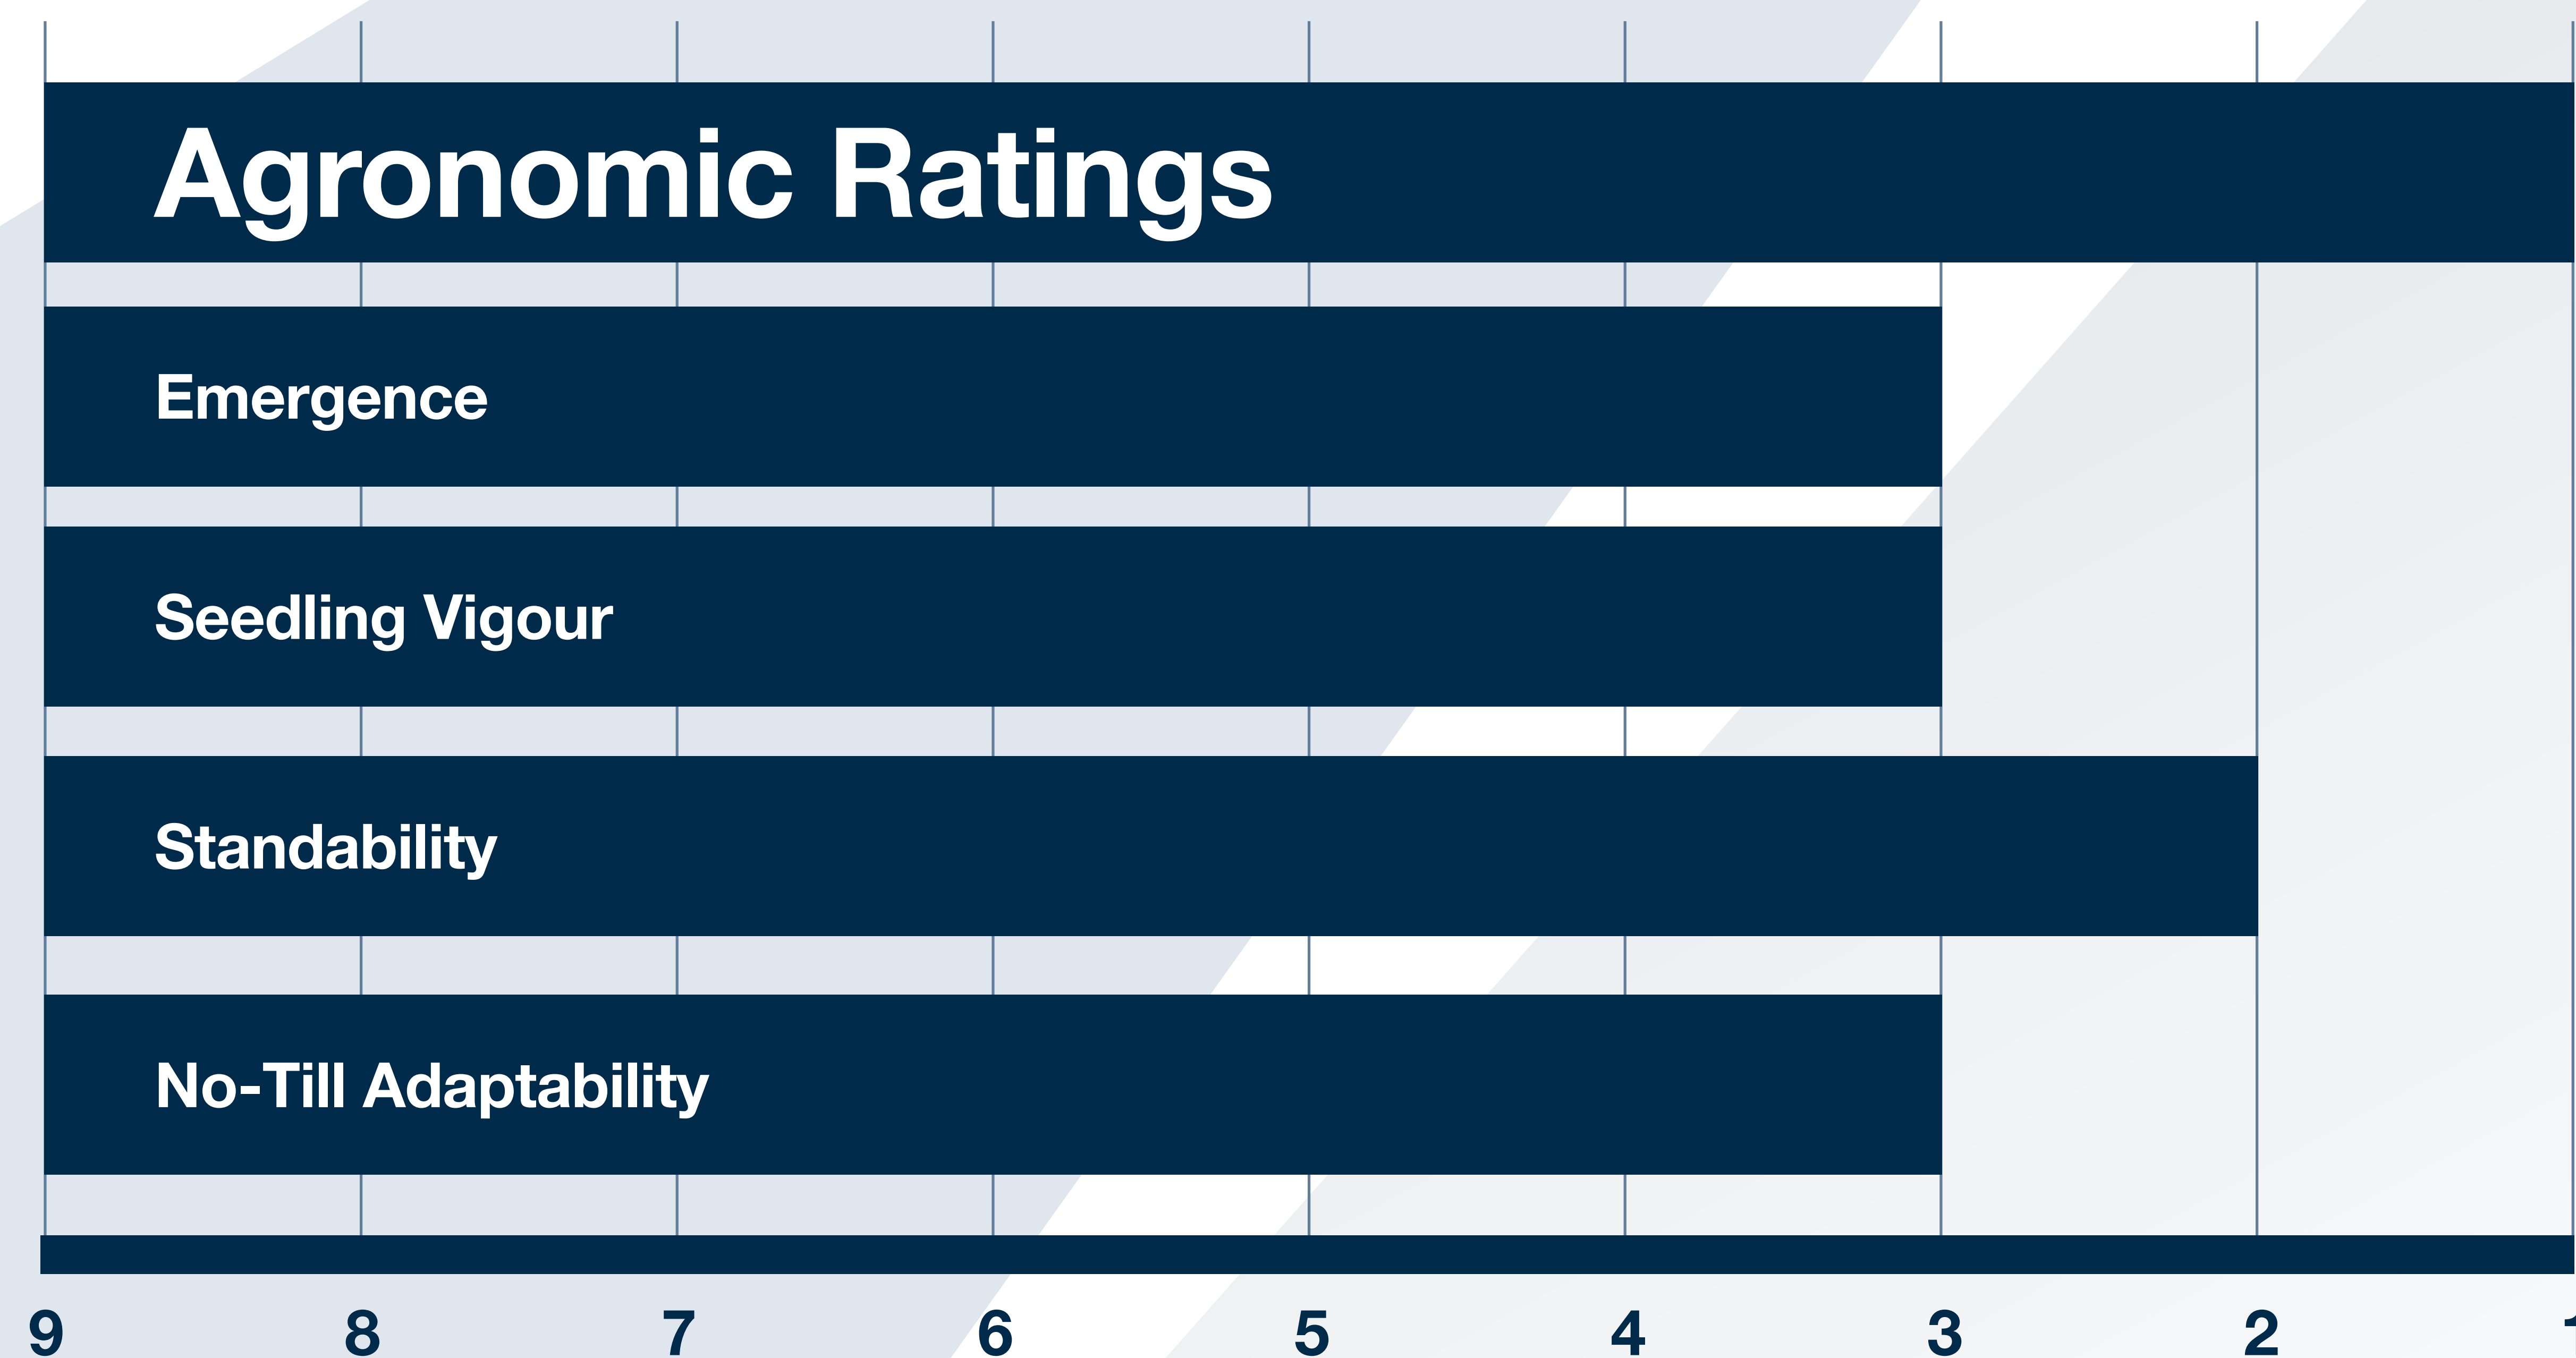

NEW 2021 DEKALB[®] SOYBEAN VARIETY

DKB002-32
00.2 RM 2350 CHU

- // Branchy, medium height variety with excellent standability
- // Excels in moderate to high fertility environments and is a good fit for no-till
- // Well adapted to all row widths and soil types tested
- // Very good Phytophthora root rot field tolerance, resistance gene Rps1k

Scale of 1 to 9
1 = Excellent 9 = Poor

Data compiled from Bayer conducted field trials