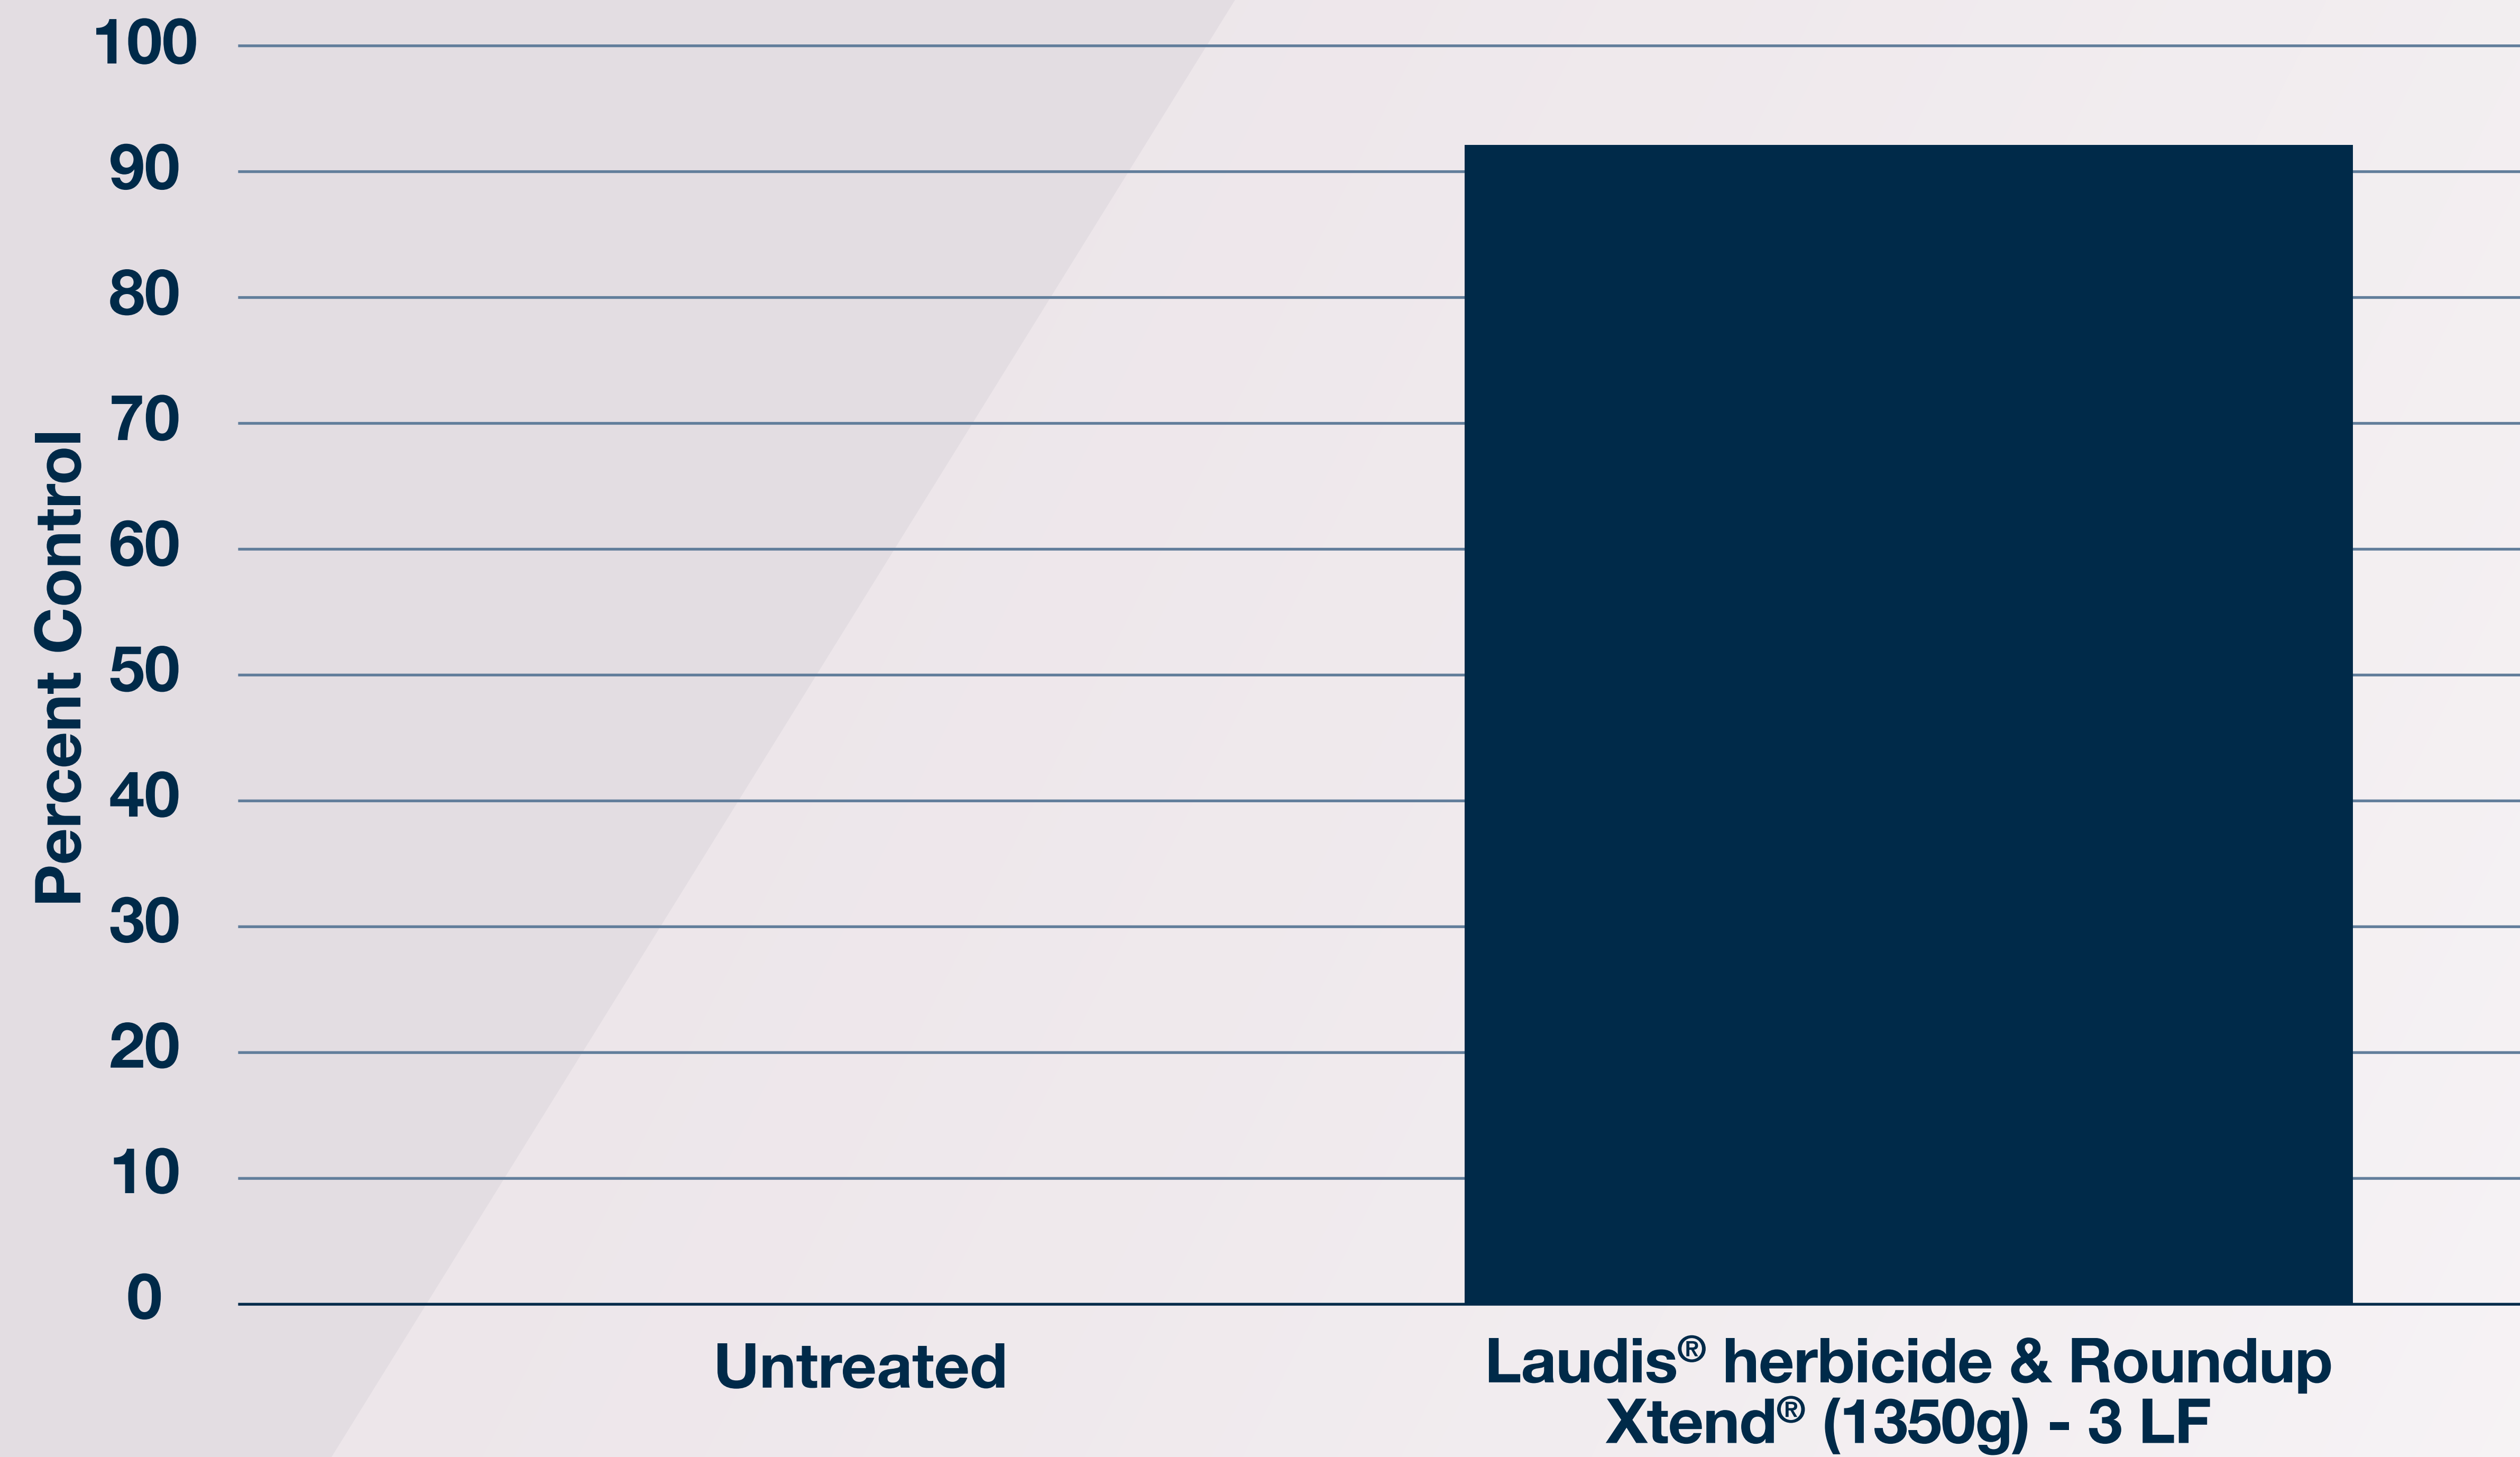

# AN EXPANDING CORN PORTFOLIO

## OVERALL WEED CONTROL AT 28 - 35 DAYS AFTER APPLICATION

Your results may vary according to agronomic, environmental and pest pressure variables.

Source: 23 Bayer Market Development Trials, 2019.