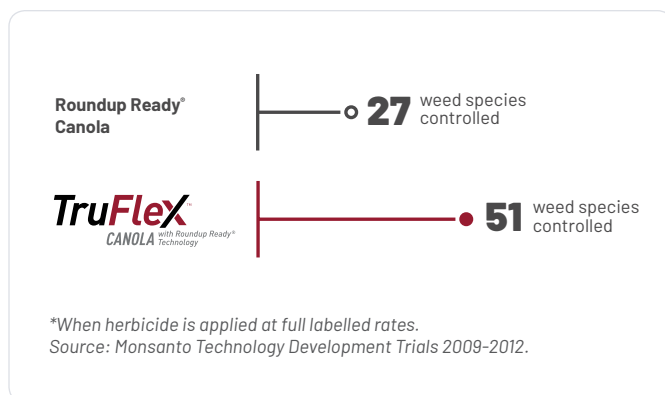

IMPROVED CONTROL OF TOUGH WEEDS

The flexibility of the TruFlex canola system will allow for the control of harder-to-kill weeds like cleavers, foxtail barley and wild buckwheat. It will also help enable season-long dandelion control.

FLEXIBILITY IN SPRAY RATES AND TIMING

TruFlex canola will have a wider application window than our current technology. If weather or a late flush of weeds delays your spray date, no problem – you will be able to spray up to first flower when applying sequential rates of 0.67 L/ac. The TruFlex canola system will also enable flexibility with your Roundup WeatherMAX® herbicide application rate to help get the job done.

HIGHER YIELD POTENTIAL THROUGH GENETICS AND CROP SAFETY

New genetics have packed a lot of yield potential into each TruFlex canola seed. New advances in trait technology will help enable better weed control and crop safety compared to Roundup Ready canola. It's a combination that could give you the opportunity to see much more yield potential at harvest time.

*Average number of days for canola to reach maturity based on the 2010 Canola Glossy from the Manitoba Canola Growers Association. Maturity will vary considerably depending on location, growing season and date of seeding.

SYSTEM COMPARISON

CONTROL A WIDER SPECTRUM OF WEEDS