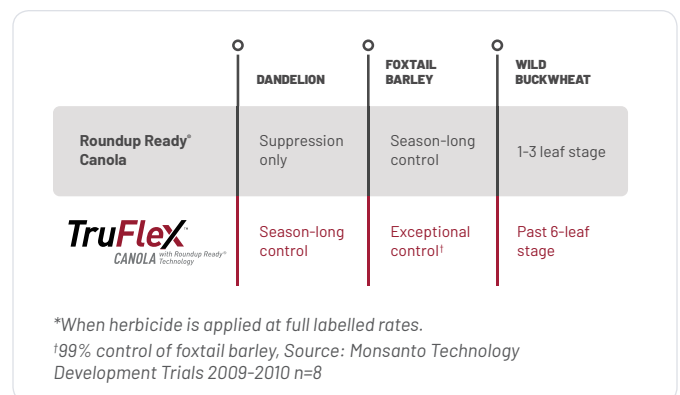

CONTROL ANNUALS AND TOUGH PERENNIALS