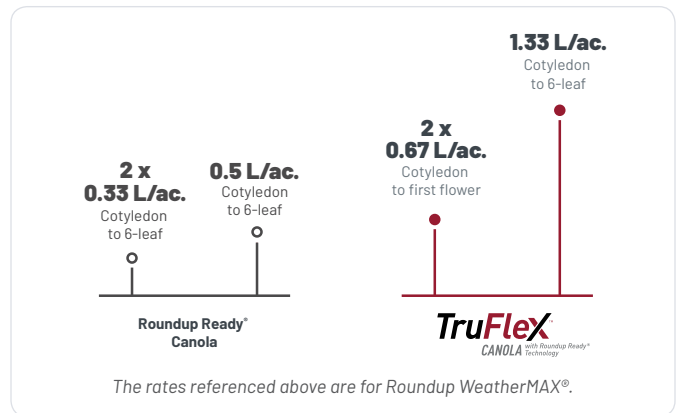

## FLEXIBILITY IN SPRAY RATES AND TIMING

TruFlex canola will have a wider application window than our current technology. If weather or a late flush of weeds delays your spray date, no problem – you will be able to spray up to first flower when applying sequential rates of 0.67 L/ac. The TruFlex canola system will also enable flexibility with your Roundup WeatherMAX® herbicide application rate to help get the job done.

### CONTROL ANNUALS AND TOUGH PERENNIALS

## GET UP TO 10-14 MORE SPRAY DAYS AT IN-CROP TIMING

The application window for Roundup WeatherMAX® herbicide will extend past the six-leaf stage all the way to the first flower when applying sequential rates of 0.67 L/ac.

## THE RATE FARMERS NEED FOR THEIR WEED CHALLENGES

Farmers will be able to apply Roundup WeatherMAX herbicide in-crop at 0.67 L/ac. for two applications or 1.33 L/ac. for a single application, so you can choose the right rate for the unique weed challenges on your farm.